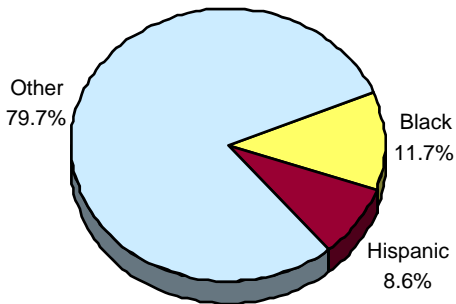

Pinellas County
25-54 Population: 357,643