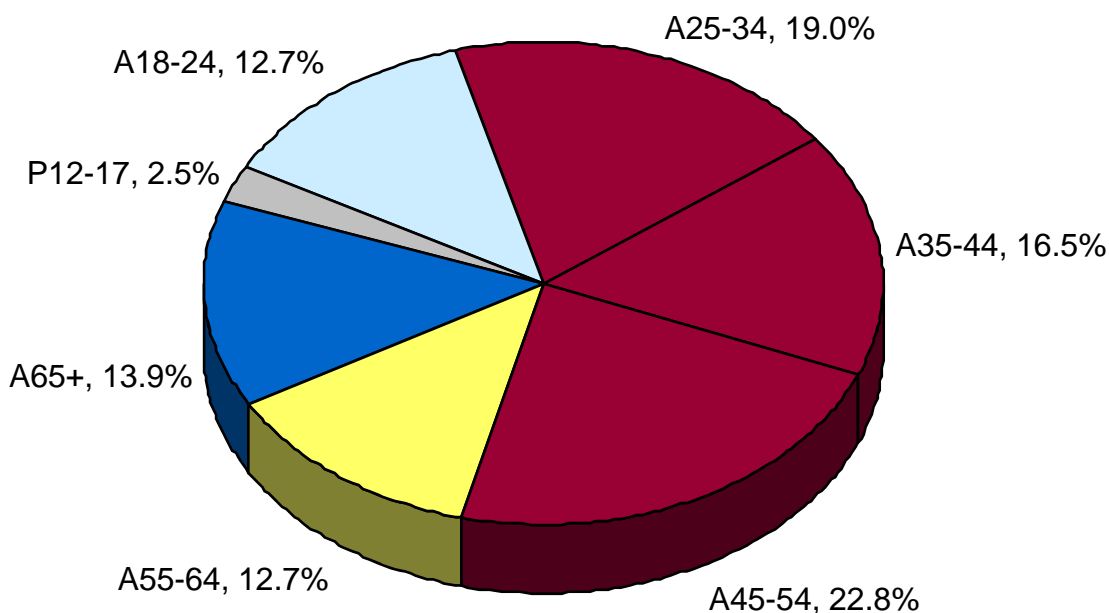

ADULTS 25-54

Fall 2008 Arbitron
9/18/08 - 12/10/08

Tampa-St. Petersburg-Clearwater

Reasons To Buy MAXIMA 92.5 For Adults 25-54

- ✓ Nearly six in ten of MAXIMA's listeners are Adults 25-54, and MAXIMA delivers a balance of men and women.
- ✓ MAXIMA 92.5 outperforms WQBN and WLCC. MAXIMA reaches nearly three times as many Adults 25-54 as WQBN and WLCC combined!
- ✓ Over the past two surveys, MAXIMA's Adult 25-54 Cume has grown by 49%, and growth has been across all major dayparts!
- ✓ Carlos Jose on MAXIMA 92.5 is among the top seven shows in the market delivering Women 25-54 in AM Drive, and is #1 delivering Hispanic Women 25-54!
- ✓ MAXIMA 92.5 delivers more loyal listeners than any other station in the market: #1 with Exclusive Adults 25-54, Exclusive Men 25-54, and Exclusive Women 25-54.
- ✓ MAXIMA 92.5 is the dominant market leader delivering Hispanic Adults 25-54, Hispanic Men 25-54, and Hispanic Women 25-54!
- ✓ Hillsborough county is important. Not only is it the largest county in the Tampa metro, but it has the largest Hispanic population... 21.3%.
- ✓ MAXIMA 92.5 does an excellent job delivering 25-54's in Hillsborough county. Over a four book average, MAXIMA is in the top six stations delivering Adults 25-54, Men 25-54, and Women 25-54 in Hillsborough county!
- ✓ You can't reach MAXIMA's Hispanic Adults 25-54 on the English stations. 80% of MAXIMA's Hispanic Adults 25-54 never tune to WWRM, 82% never tune to WFLZ, and 90% never tune to WLLD.

Arbitron, Tampa-St. Petersburg-Clearwater Metro, Fall 2008 And Latest Four Book Average

MAXIMA 92.5 Delivers Adults 25-54!
58.3% Are Adults 25-54.

Persons 12+, AQH Persons %, Mon-Sun 6am-12mid, Fall 2008

MAXIMA 92.5: Men/Women Distribution

Arbitron, Tampa-St. Petersburg-Clearwater Metro, Fall 2008, AQH Persons %

WQBN-AM Delivers Adults 55+

WQBN-AM
Persons 12+, AQH Persons %, Mon-Sun 6am-12mid, Fall 2008

WLCC-AM Delivers Adults 25-34