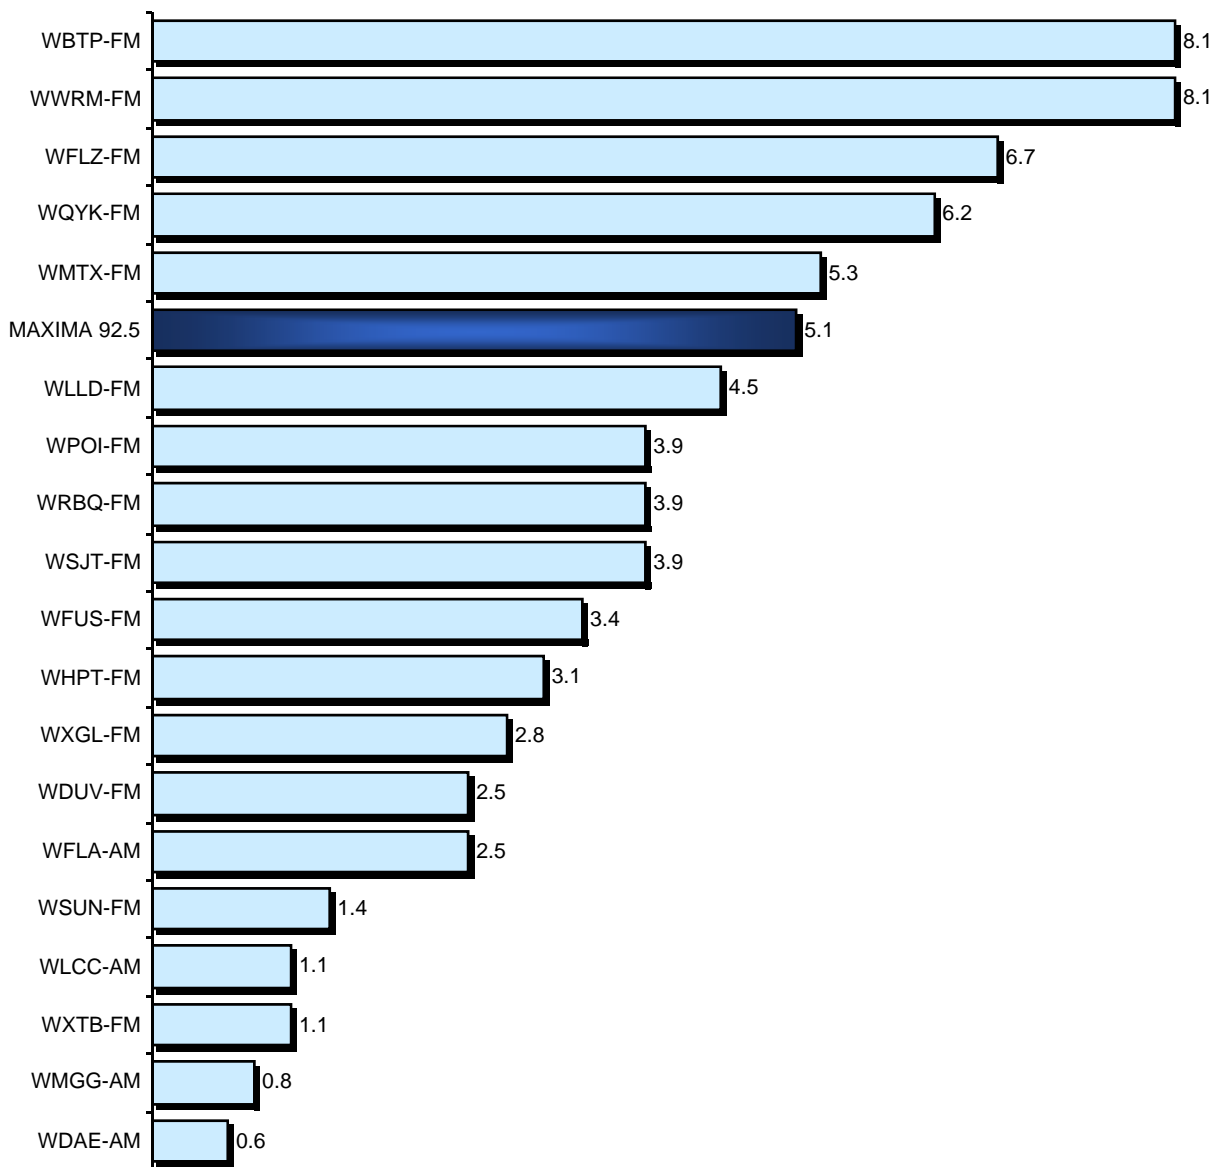

Over A Four Book Average, MAXIMA 92.5 Is Among The Top Six Stations Delivering Adults 25-54 In Hillsborough County!

Adults 25-54, Hillsborough County, AQH Shares, Mon-Sun 6am-12mid

Arbitron, Tampa-St. Petersburg-Clearwater Metro (Hillsborough County), 4-Bk-Avg: Wi 08/Sp 08/Su 08/Fa 08, AQH Shares, Mon-Sun 6am-12mid, Adults 25-54

Over A Four Book Average, MAXIMA 92.5 Is Among The Top Six Stations Delivering Men 25-54 In Hillsborough County!

Men 25-54, Hillsborough County, AQH Shares, Mon-Sun 6am-12mid

Arbitron, Tampa-St. Petersburg-Clearwater Metro (Hillsborough County),
4-Bk-Avg: Wi 08/Sp 08/Su 08/Fa 08, AQH Shares, Mon-Sun 6am-12mid, Men 25-54

Over A Four Book Average, MAXIMA 92.5 Is Among The Top Six Stations Delivering Women 25-54 In Hillsborough County!

Women 25-54, Hillsborough County, AQH Shares, Mon-Sun 6am-12mid

Arbitron, Tampa-St. Petersburg-Clearwater Metro (Hillsborough County),
4-Bk-Avg: Wi 08/Sp 08/Su 08/Fa 08, AQH Shares, Mon-Sun 6am-12mid, Women 25-54