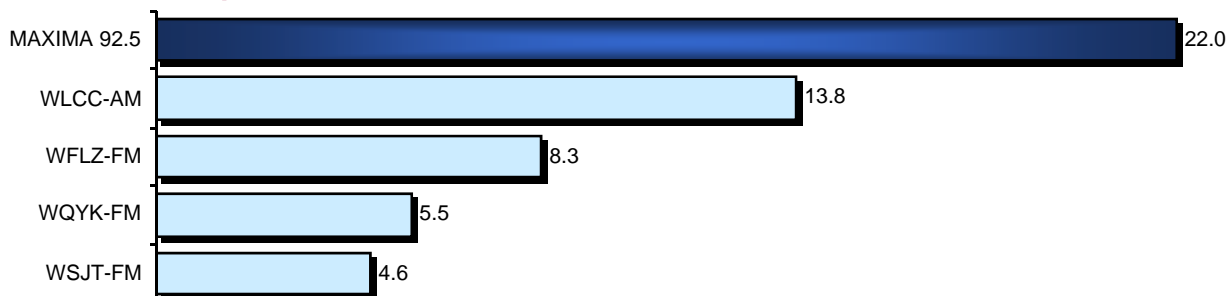

Hispanic Men 25-54