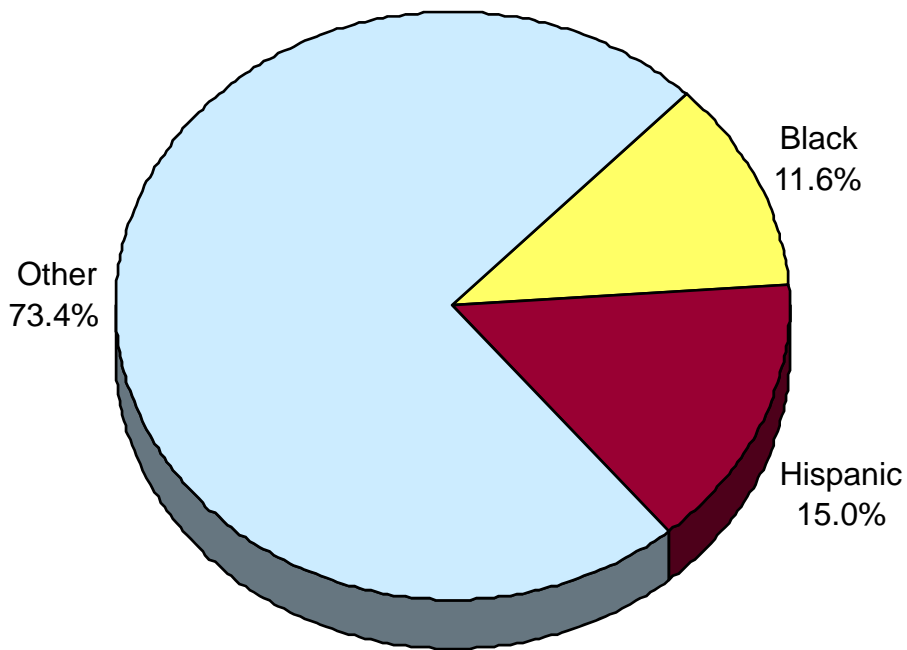

15% Of All Adults 25-54 In The Tampa-St. Petersburg-Clearwater Metro Are Hispanic.

Ethnic Composition Of Adults 25-54,
Tampa-St. Petersburg-Clearwater Metro, Fall 2008

Arbitron, Tampa-St. Petersburg-Clearwater Metro, Fall 2008