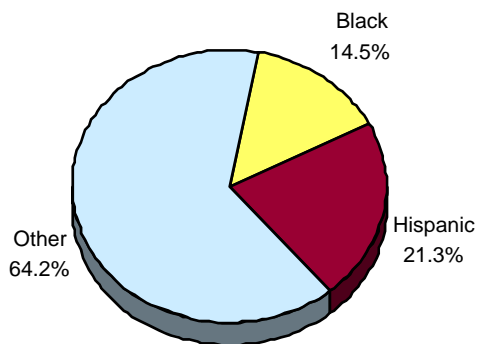

MAXIMA 92.5 Is The Dominant Market Leader Delivering Hispanic Adults 25-54 Across All Major Dayparts!

Hispanic Adults 25-54 By Daypart, AQH Shares, Fall 2008

Hispanic Adults 25-54: M-F 6am-10am

Hispanic Adults 25-54: M-F 10am-3pm

Hispanic Adults 25-54: M-F 3pm-7pm

Arbitron, Tampa-St. Petersburg-Clearwater Metro, Fall 2008, Hispanic Adults 25-54 By Daypart, AQH Shares

Hillsborough County Is Important!

Not only is it the largest county in the Tampa metro, but it has the largest Hispanic population... 21.3%