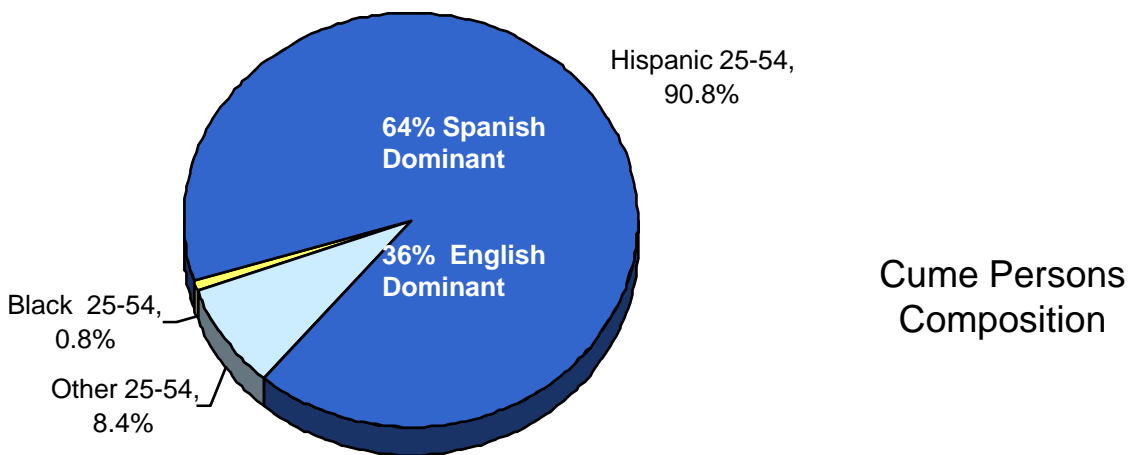

MAXIMA 92.5 Delivers A Largely Hispanic Audience

Arbitron, Tampa-St. Petersburg-Clearwater Metro, Fall 2008, Mon-Sun 6am-12mid, Adults 25-54