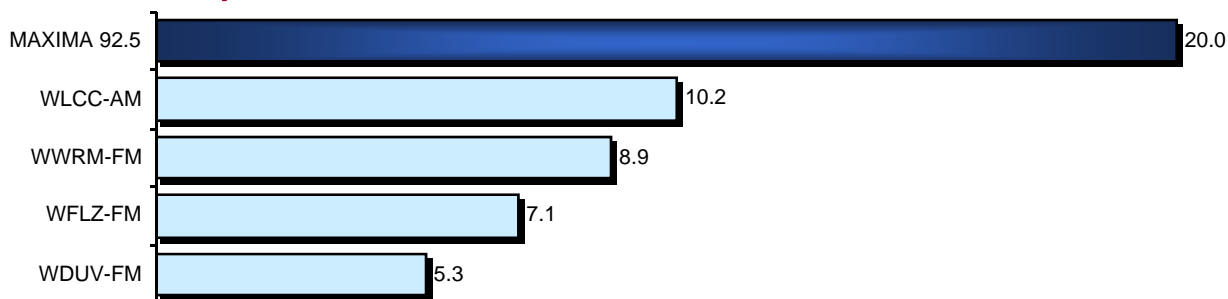

Hispanic Adults 25-54