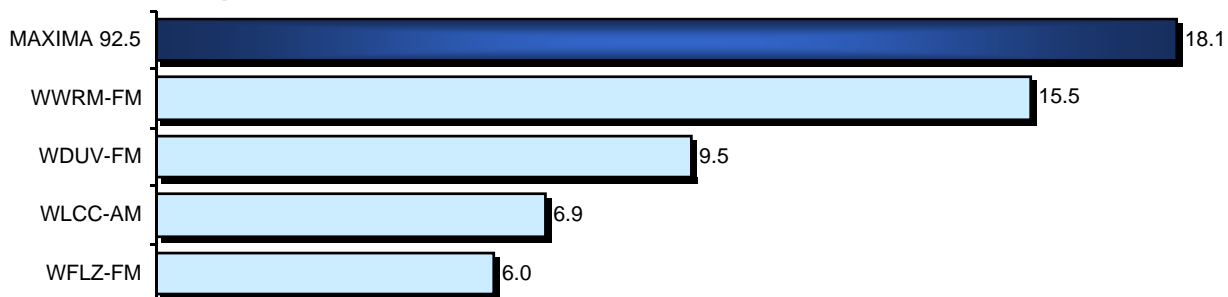

MAXIMA 92.5 Is The Dominant Market Leader Delivering Hispanic 25-54's!

Hispanic AQH Shares, Mon-Sun 6am-12mid, Fall 2008

Hispanic Adults 25-54

Hispanic Men 25-54

Hispanic Women 25-54

Arbitron, Tampa-St. Petersburg-Clearwater Metro, Fall 2008, Mon-Sun 6am-12mid, Hispanic AQH Shares

MAXIMA 92.5 Is The Dominant Market Leader Delivering Hispanic Adults 25-54 Across All Major Dayparts!

Hispanic Adults 25-54 By Daypart, AQH Shares, Fall 2008

Hispanic Adults 25-54: M-F 6am-10am

Hispanic Adults 25-54: M-F 10am-3pm