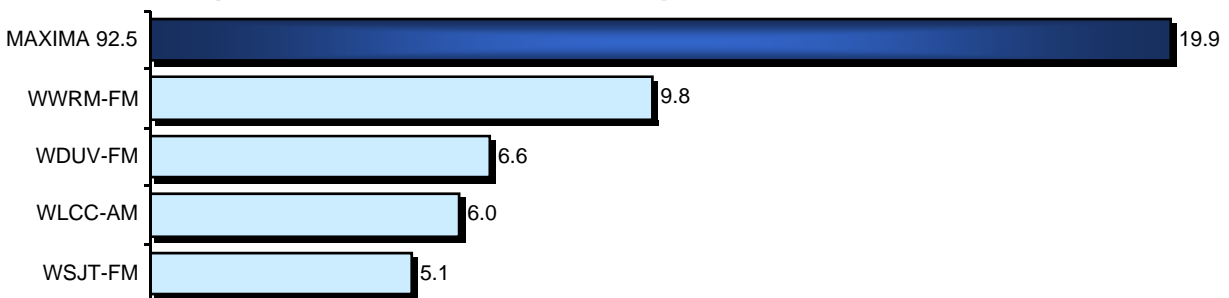

MAXIMA 92.5 Is The Dominant Market Leader Delivering Hispanic 25-54's!

Hispanic AQH Shares, Mon-Sun 6am-12mid, Fall 2008

Hispanic Adults 25-54

Hispanic Men 25-54

Hispanic Women 25-54

Arbitron, Tampa-St. Petersburg-Clearwater Metro, Fall 2008, Mon-Sun 6am-12mid, Hispanic AQH Shares

MAXIMA 92.5 Is The Dominant Market Leader Delivering Hispanic Adults 25-54 Across All Major Dayparts!

Hispanic Adults 25-54 By Daypart, AQH Shares, Fall 2008

Hispanic Adults 25-54: M-F 6am-10am

Hispanic Adults 25-54: M-F 10am-3pm