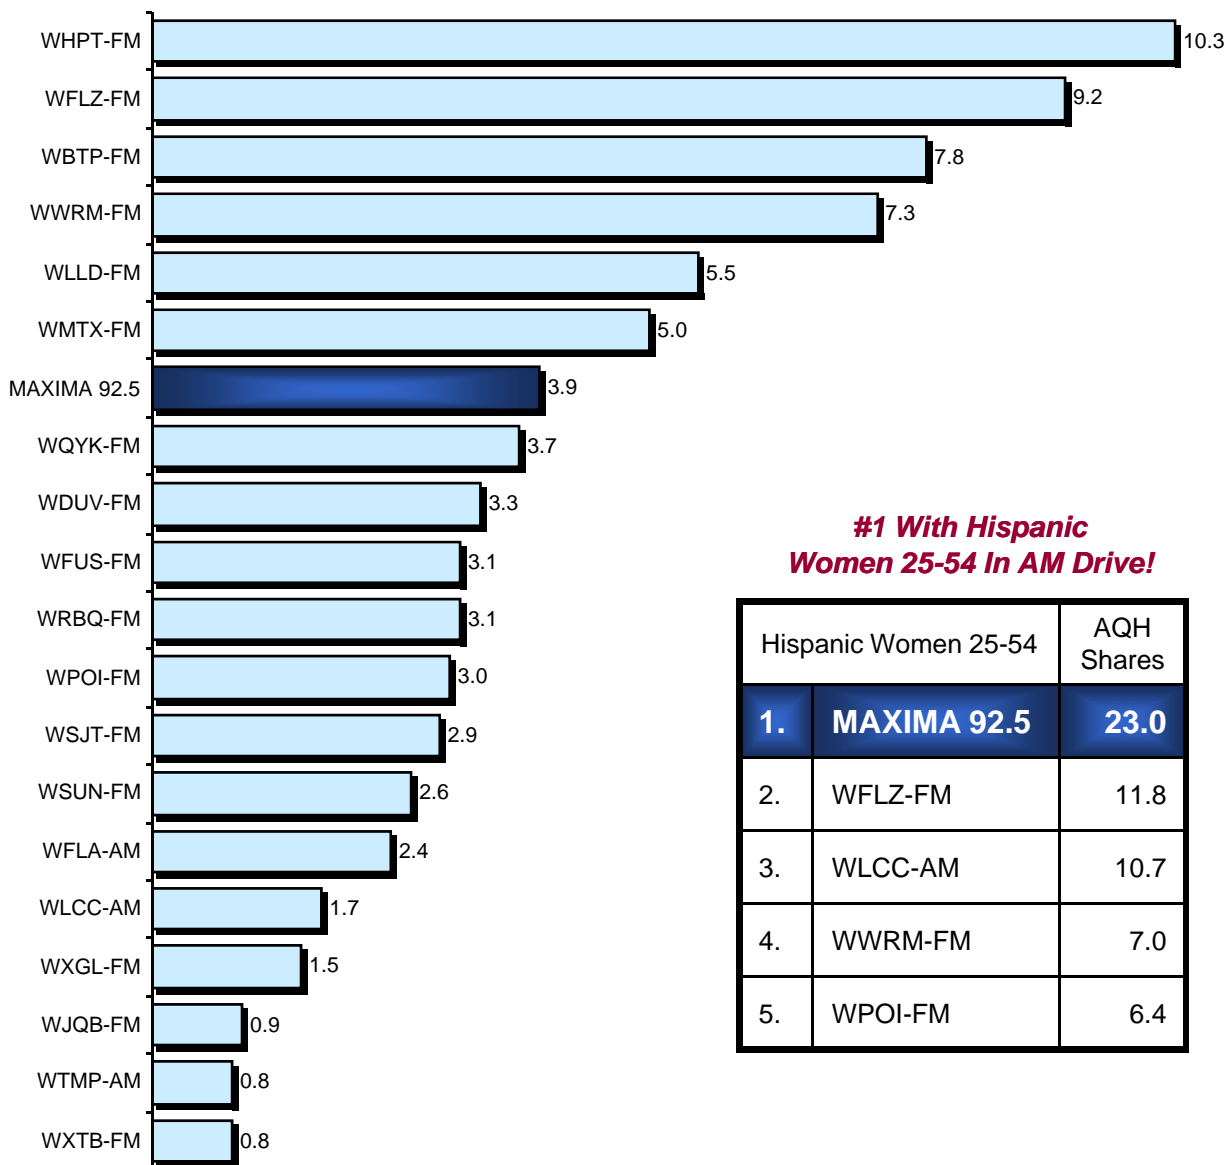

ADULTS 25-54 BY DAYPART

Over the past two surveys, MAXIMA 92.5 has grown 25% or more across all major dayparts!

Cume Persons, Adults 25-54 By Daypart,
% Change Spring 2008 To Fall 2008

Arbitron, Tampa-St. Petersburg-Clearwater Metro, Cume Persons, Adults 25-54 By Daypart

WOMEN 25-54: AM DRIVE

Over the past two surveys, MAXIMA 92.5 has grown 46% with Women 25-54 in AM Drive!

Cume Persons, Women 25-54, Mon-Fri 6am-10am,
% Change Spring 2008 To Fall 2008,
AQH Shares Are Also Shown

Arbitron, Tampa-St. Petersburg-Clearwater Metro, Cume Persons, Women 25-54, Mon-Fri 6am-10am

Carlos Jose On MAXIMA 92.5 Is Among The Top Seven Shows In The Market Delivering Women 25-54 In AM Drive!

Women 25-54, AQH Shares, Mon-Fri 6am-10am, Fall 2008

#1 With Hispanic Women 25-54 In AM Drive!

	Hispanic Women 25-54	AQH Shares
1.	MAXIMA 92.5	23.0
2.	WFLZ-FM	11.8
3.	WLCC-AM	10.7
4.	WWRM-FM	7.0
5.	WPOI-FM	6.4

Arbitron, Tampa-St. Petersburg-Clearwater Metro, Fall 2008, AQH Shares, Mon-Fri 6am-10am, Women 25-54