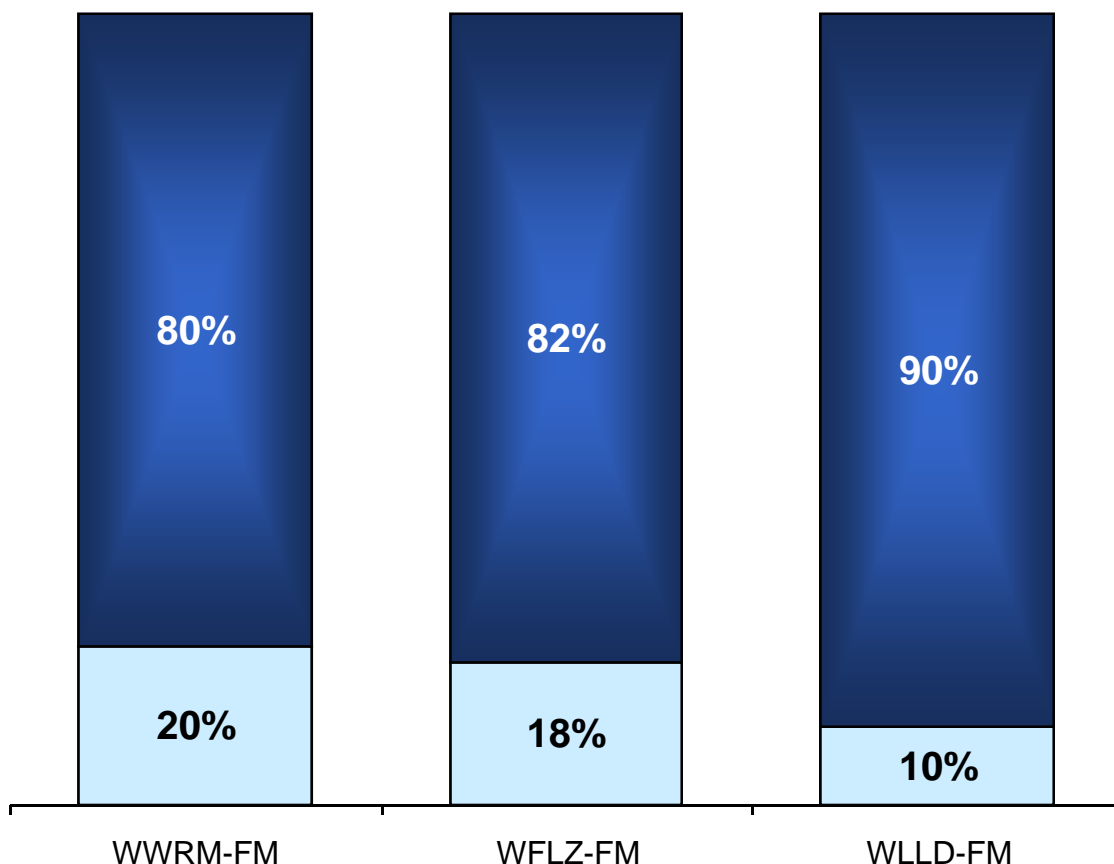

Over A Four Book Average, MAXIMA 92.5 Is Among The Top Six Stations Delivering Men 25-54 In Hillsborough County!

Men 25-54, Hillsborough County, AQH Shares, Mon-Sun 6am-12mid

Arbitron, Tampa-St. Petersburg-Clearwater Metro (Hillsborough County),
4-Bk-Avg: Wi 08/Sp 08/Su 08/Fa 08, AQH Shares, Mon-Sun 6am-12mid, Men 25-54

Over A Four Book Average, MAXIMA 92.5 Is Among The Top Six Stations Delivering Women 25-54 In Hillsborough County!

Women 25-54, Hillsborough County, AQH Shares, Mon-Sun 6am-12mid

Arbitron, Tampa-St. Petersburg-Clearwater Metro (Hillsborough County),
4-Bk-Avg: Wi 08/Sp 08/Su 08/Fa 08, AQH Shares, Mon-Sun 6am-12mid, Women 25-54

You Can't Reach MAXIMA's 25-54 Hispanics On The English-Language Stations!

Just 10% of MAXIMA's Hispanic Adults 25-54 tune to WLLD. 90% never tune to WLLD!
Just 18% of MAXIMA's Hispanic Adults 25-54 tune to WFLZ. 82% never tune to WFLZ!
Just 20% of MAXIMA's Hispanic Adults 25-54 tune to WWRM. 80% never tune to WWRM!

- % Of MAXIMA's Hispanic Adults 25-54 That Don't Listen To Each Station
- % Of MAXIMA's Hispanic Adults 25-54 That Listen To Each Station

Arbitron, Tampa-St. Petersburg-Clearwater Metro, Fall 2008,
Mon-Fri 6am-7pm, Hispanic Adults 25-54, Cume Duplication/Non-Duplication