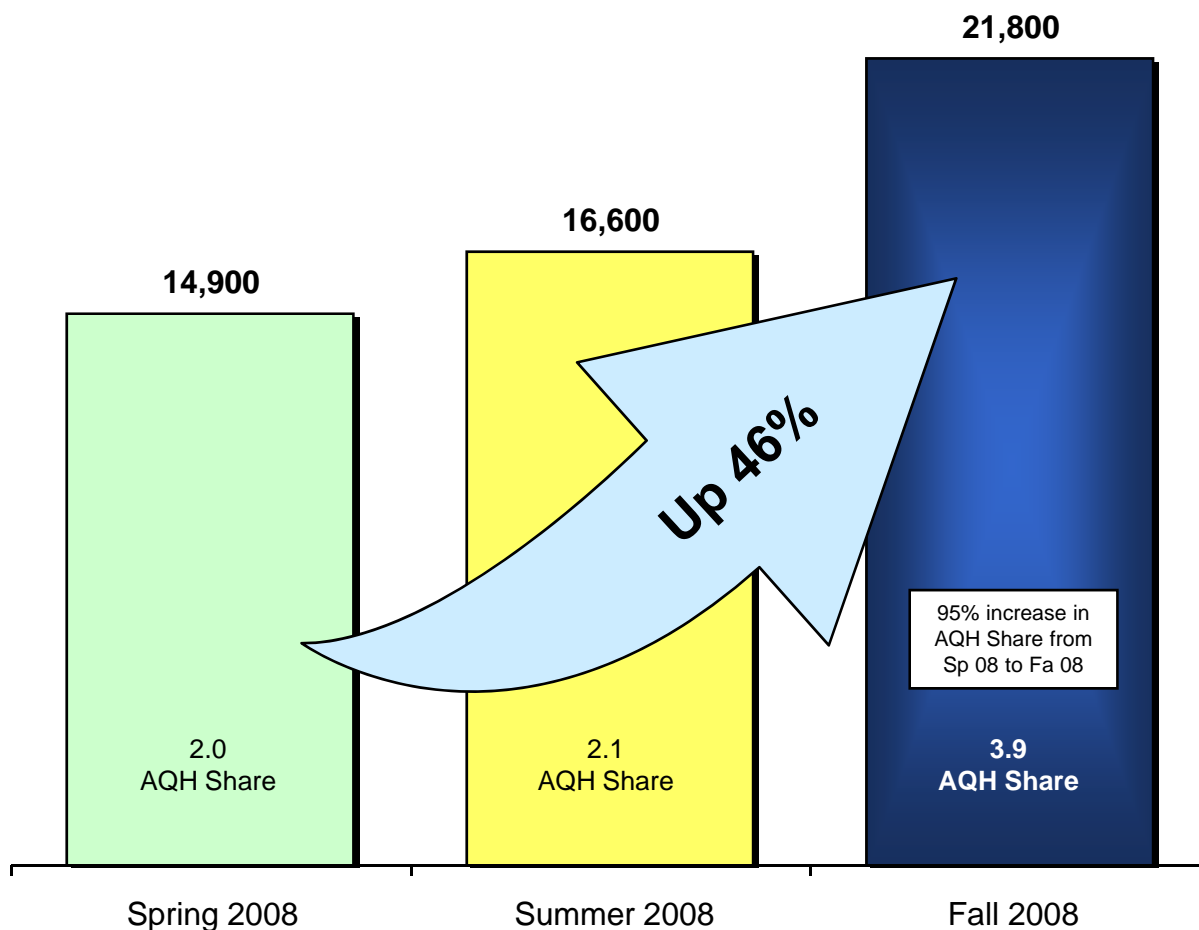

MAXIMA 92.5: Men/Women Distribution

Arbitron, Tampa-St. Petersburg-Clearwater Metro, Fall 2008, AQH Persons %

WQBN-AM Delivers Adults 55+

WQBN-AM
Persons 12+, AQH Persons %, Mon-Sun 6am-12mid, Fall 2008

WLCC-AM Delivers Adults 25-34

ADULTS 25-54

Over the past two surveys, MAXIMA 92.5 has grown 49% with Adults 25-54!

Cume Persons, Adults 25-54, Mon-Sun 6am-12mid,
% Change Spring 2008 To Fall 2008

Arbitron, Tampa-St. Petersburg-Clearwater Metro, Cume Persons, Adults 25-54, Mon-Sun 6am-12mid

ADULTS 25-54 BY DAYPART

Over the past two surveys, MAXIMA 92.5 has grown 25% or more across all major dayparts!

Cume Persons, Adults 25-54 By Daypart,
% Change Spring 2008 To Fall 2008

Arbitron, Tampa-St. Petersburg-Clearwater Metro, Cume Persons, Adults 25-54 By Daypart

WOMEN 25-54: AM DRIVE

Over the past two surveys, MAXIMA 92.5 has grown 46% with Women 25-54 in AM Drive!

Cume Persons, Women 25-54, Mon-Fri 6am-10am,
% Change Spring 2008 To Fall 2008,
AQH Shares Are Also Shown