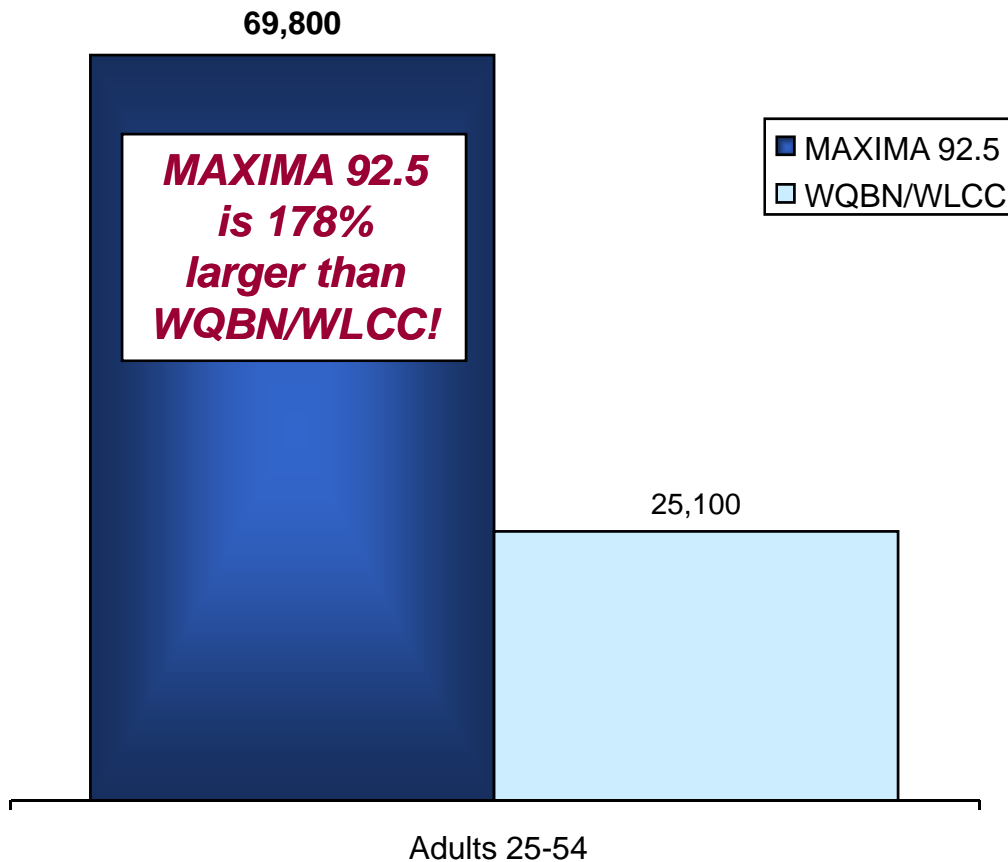

MAXIMA 92.5: Men/Women Distribution

Arbitron, Tampa-St. Petersburg-Clearwater Metro, Fall 2008, AQH Persons %

WQBN-AM Delivers Adults 55+

WQBN-AM
Persons 12+, AQH Persons %, Mon-Sun 6am-12mid, Fall 2008

WLCC-AM Delivers Adults 25-34

WLCC-AM
Persons 12+, AQH Persons %, Mon-Sun 6am-12mid, Fall 2008

Arbitron, Tampa-St. Petersburg-Clearwater Metro, Fall 2008, AQH Persons %

MAXIMA 92.5 Delivers A Largely Hispanic Audience

Arbitron, Tampa-St. Petersburg-Clearwater Metro, Fall 2008, Mon-Sun 6am-12mid, Adults 25-54

MAXIMA 92.5 Outperforms WQBN And WLCC Combined!

Adults 25-54, Cume Persons, Mon-Sun 6am-12mid, Fall 2008

Arbitron, Tampa-St. Petersburg-Clearwater Metro, Fall 2008, Adults 25-54, Cume Persons, Mon-Sun 6am-12mid

ADULTS 25-54

Over the past two surveys, MAXIMA 92.5 has grown 49% with Adults 25-54!

Cume Persons, Adults 25-54, Mon-Sun 6am-12mid,
% Change Spring 2008 To Fall 2008

Arbitron, Tampa-St. Petersburg-Clearwater Metro, Cume Persons, Adults 25-54, Mon-Sun 6am-12mid