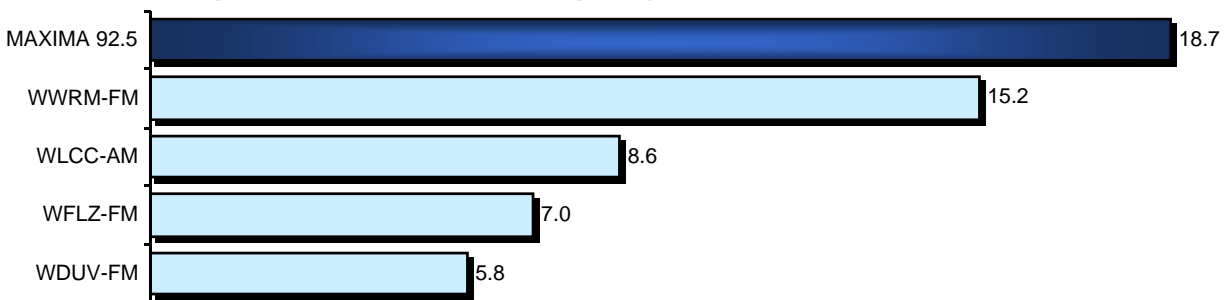

MAXIMA 92.5 Is The Dominant Market Leader Delivering Hispanic Adults 25-54 Across All Major Dayparts!

Hispanic Adults 25-54 By Daypart, AQH Shares, Fall 2008

Hispanic Adults 25-54: M-F 6am-10am

Hispanic Adults 25-54: M-F 10am-3pm

Hispanic Adults 25-54: M-F 3pm-7pm

Arbitron, Tampa-St. Petersburg-Clearwater Metro, Fall 2008, Hispanic Adults 25-54 By Daypart, AQH Shares

Hillsborough County Is Important!

Not only is it the largest county in the Tampa metro, but it has the largest Hispanic population... 21.3%