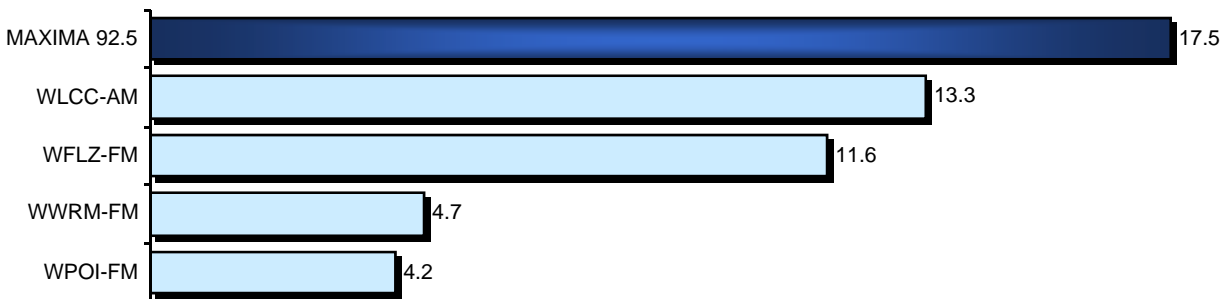

MAXIMA 92.5 Is The Dominant Market Leader Delivering Hispanic 25-54's!

Hispanic AQH Shares, Mon-Sun 6am-12mid, Fall 2008

Hispanic Adults 25-54

Hispanic Men 25-54

Hispanic Women 25-54

Arbitron, Tampa-St. Petersburg-Clearwater Metro, Fall 2008, Mon-Sun 6am-12mid, Hispanic AQH Shares

MAXIMA 92.5 Is The Dominant Market Leader Delivering Hispanic Adults 25-54 Across All Major Dayparts!

Hispanic Adults 25-54 By Daypart, AQH Shares, Fall 2008

Hispanic Adults 25-54: M-F 6am-10am

Hispanic Adults 25-54: M-F 10am-3pm