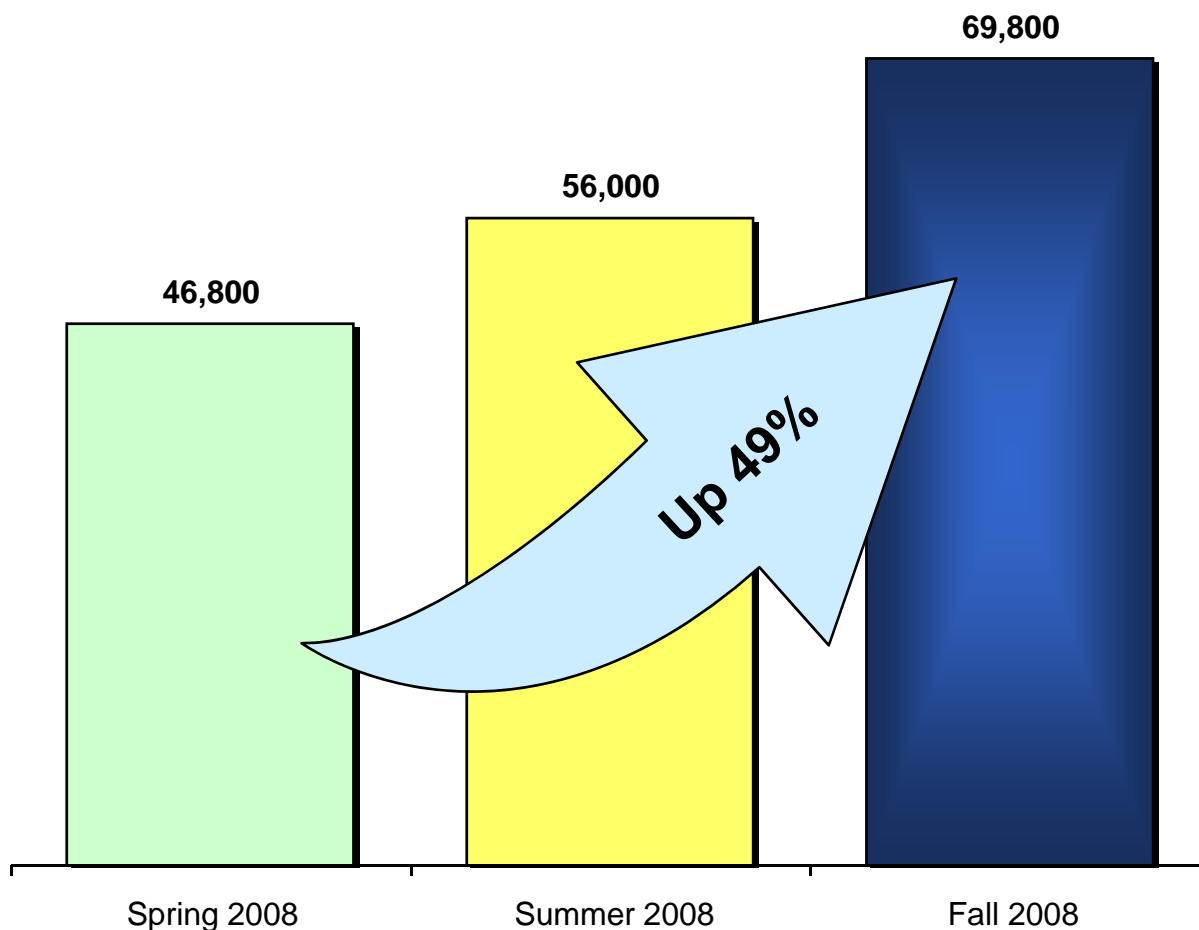

MAXIMA 92.5: Men/Women Distribution

Arbitron, Tampa-St. Petersburg-Clearwater Metro, Fall 2008, AQH Persons %

WQBN-AM Delivers Adults 55+

WQBN-AM
Persons 12+, AQH Persons %, Mon-Sun 6am-12mid, Fall 2008

WLCC-AM Delivers Adults 25-34

MAXIMA 92.5 Outperforms WQBN And WLCC Combined!

Adults 25-54, Cume Persons, Mon-Sun 6am-12mid, Fall 2008

Arbitron, Tampa-St. Petersburg-Clearwater Metro, Fall 2008, Adults 25-54, Cume Persons, Mon-Sun 6am-12mid

ADULTS 25-54

Over the past two surveys, MAXIMA 92.5 has grown 49% with Adults 25-54!

Cume Persons, Adults 25-54, Mon-Sun 6am-12mid,
% Change Spring 2008 To Fall 2008

Arbitron, Tampa-St. Petersburg-Clearwater Metro, Cume Persons, Adults 25-54, Mon-Sun 6am-12mid

ADULTS 25-54 BY DAYPART

Over the past two surveys, MAXIMA 92.5 has grown 25% or more across all major dayparts!

Cume Persons, Adults 25-54 By Daypart,
% Change Spring 2008 To Fall 2008

Arbitron, Tampa-St. Petersburg-Clearwater Metro, Cume Persons, Adults 25-54 By Daypart