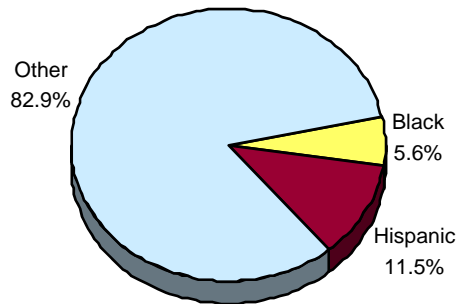

Pasco and Hernando Counties
25-54 Population: 253,859

Arbitron, Tampa-St. Petersburg-Clearwater Metro (Hillsborough County), Fall 2008, Adults 25-54