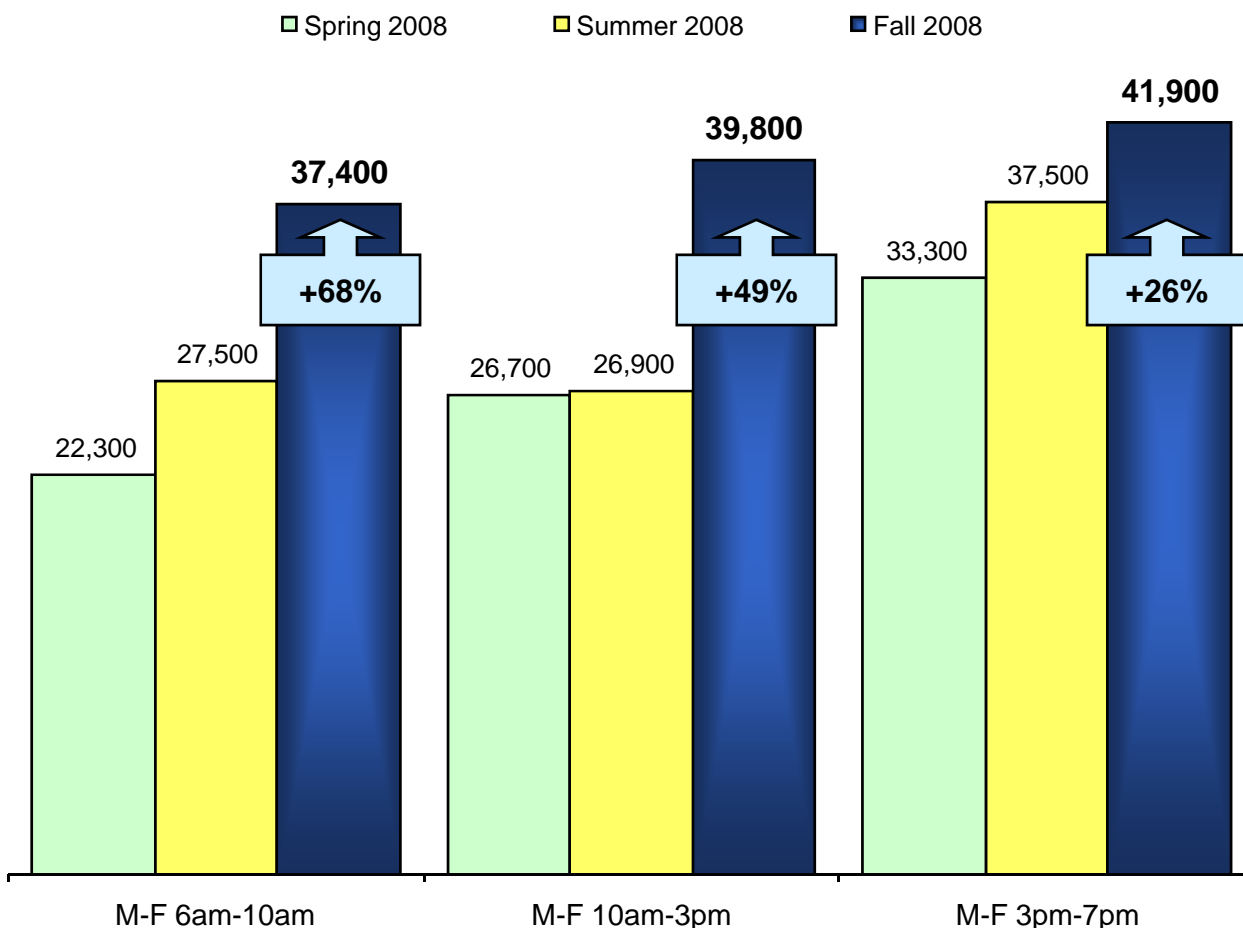

ADULTS 25-54

Over the past two surveys, MAXIMA 92.5 has grown 49% with Adults 25-54!

Cume Persons, Adults 25-54, Mon-Sun 6am-12mid,
% Change Spring 2008 To Fall 2008

Arbitron, Tampa-St. Petersburg-Clearwater Metro, Cume Persons, Adults 25-54, Mon-Sun 6am-12mid

ADULTS 25-54 BY DAYPART

Over the past two surveys, MAXIMA 92.5 has grown 25% or more across all major dayparts!

Cume Persons, Adults 25-54 By Daypart,
% Change Spring 2008 To Fall 2008

Arbitron, Tampa-St. Petersburg-Clearwater Metro, Cume Persons, Adults 25-54 By Daypart

WOMEN 25-54: AM DRIVE

Over the past two surveys, MAXIMA 92.5 has grown 46% with Women 25-54 in AM Drive!

Cume Persons, Women 25-54, Mon-Fri 6am-10am,
% Change Spring 2008 To Fall 2008,
AQH Shares Are Also Shown