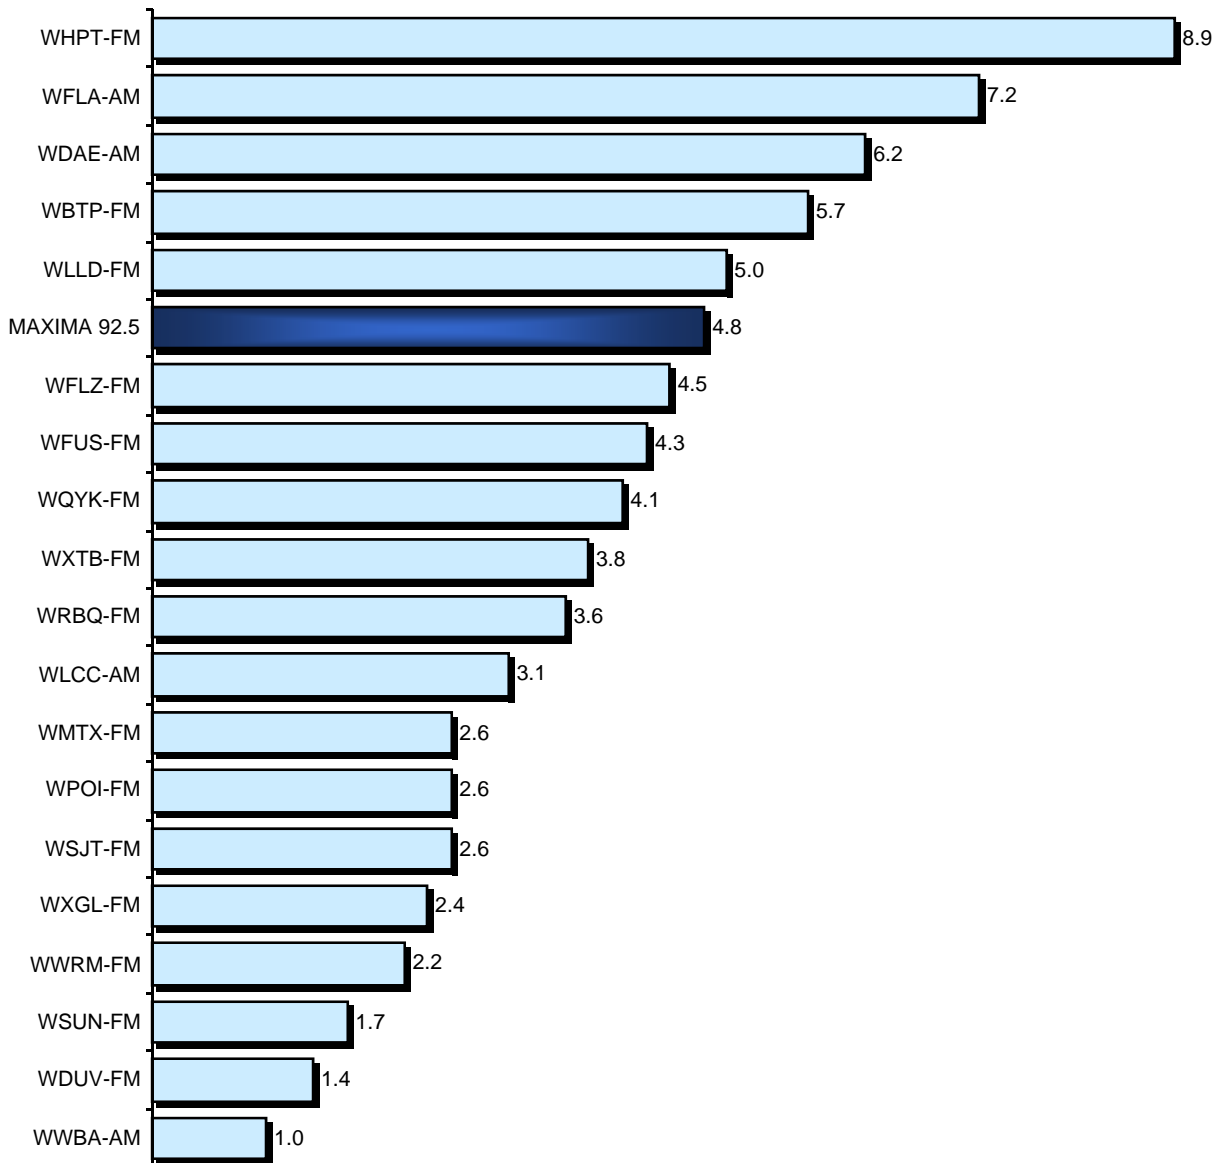

Over A Four Book Average, MAXIMA 92.5 Is Among The Top Six Stations Delivering Adults 25-54 In Hillsborough County!

Adults 25-54, Hillsborough County, AQH Shares, Mon-Sun 6am-12mid

Arbitron, Tampa-St. Petersburg-Clearwater Metro (Hillsborough County), 4-Bk-Avg: Wi 08/Sp 08/Su 08/Fa 08, AQH Shares, Mon-Sun 6am-12mid, Adults 25-54

Over A Four Book Average, MAXIMA 92.5 Is Among The Top Six Stations Delivering Men 25-54 In Hillsborough County!

Men 25-54, Hillsborough County, AQH Shares, Mon-Sun 6am-12mid

Arbitron, Tampa-St. Petersburg-Clearwater Metro (Hillsborough County),
4-Bk-Avg: Wi 08/Sp 08/Su 08/Fa 08, AQH Shares, Mon-Sun 6am-12mid, Men 25-54