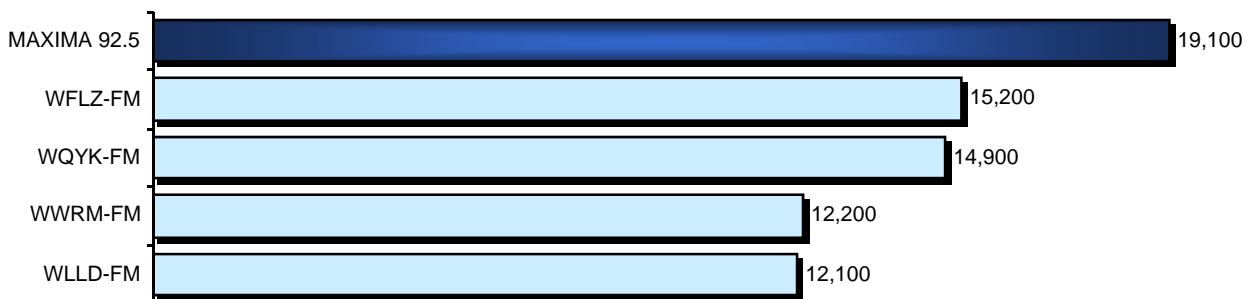

Exclusive Adults 25-54