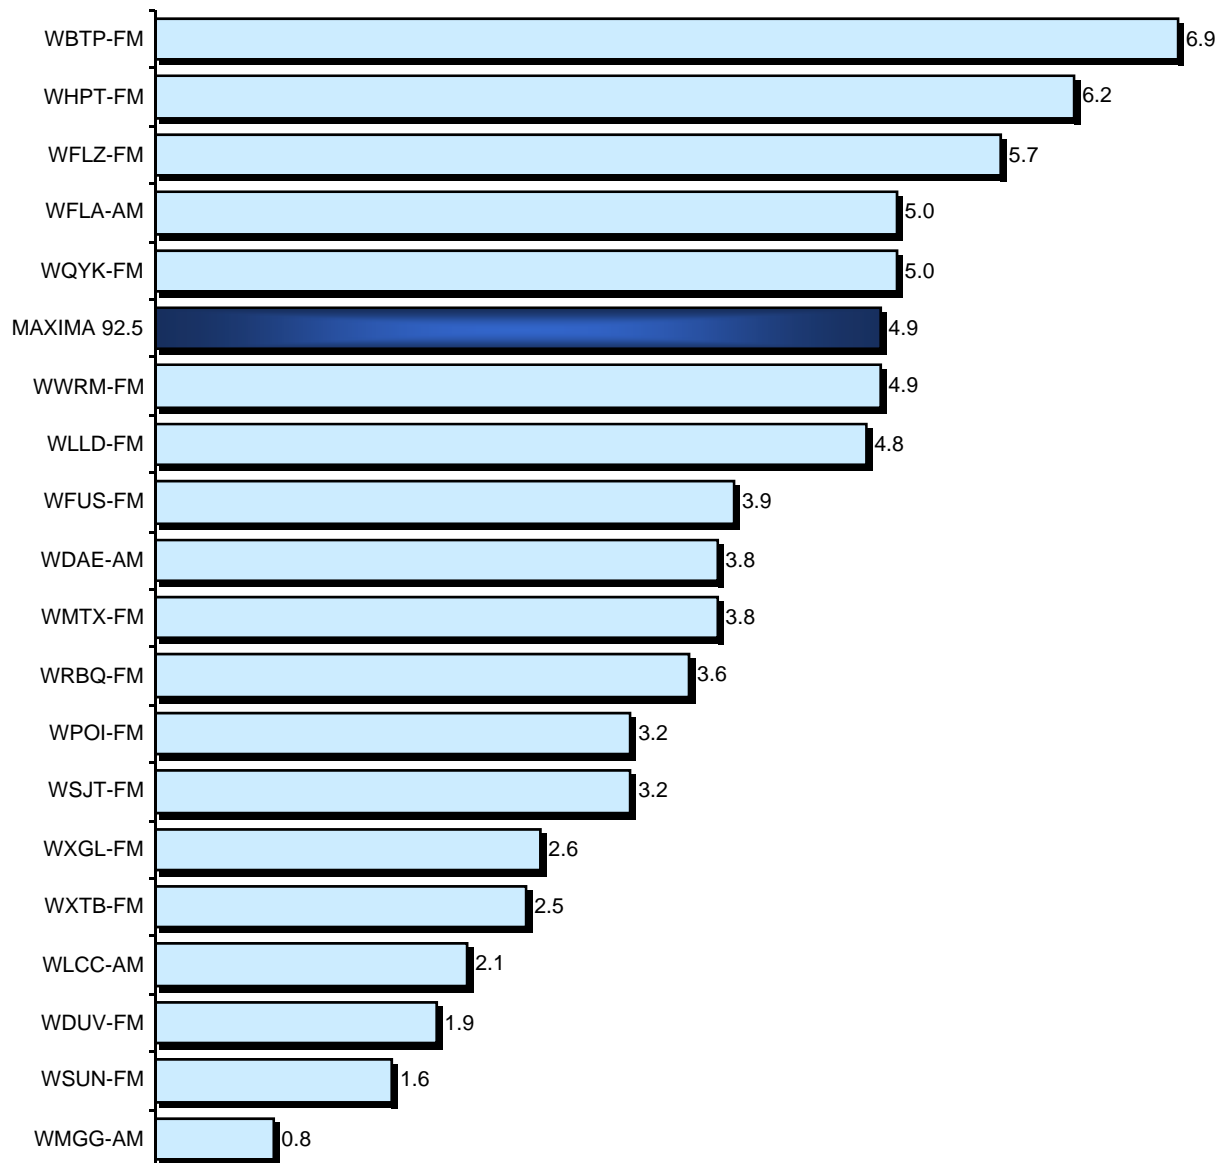

Hispanic Adults 25-54: M-F 3pm-7pm

Arbitron, Tampa-St. Petersburg-Clearwater Metro, Fall 2008, Hispanic Adults 25-54 By Daypart, AQH Shares

Hillsborough County Is Important!

Not only is it the largest county in the Tampa metro, but it has the largest Hispanic population... 21.3%

Hillsborough County
25-54 Population: 506,623

Pinellas County
25-54 Population: 357,643

Pasco and Hernando Counties
25-54 Population: 253,859

Arbitron, Tampa-St. Petersburg-Clearwater Metro (Hillsborough County), Fall 2008, Adults 25-54

Over A Four Book Average, MAXIMA 92.5 Is Among The Top Six Stations Delivering Adults 25-54 In Hillsborough County!

Adults 25-54, Hillsborough County, AQH Shares, Mon-Sun 6am-12mid

Arbitron, Tampa-St. Petersburg-Clearwater Metro (Hillsborough County), 4-Bk-Avg: Wi 08/Sp 08/Su 08/Fa 08, AQH Shares, Mon-Sun 6am-12mid, Adults 25-54