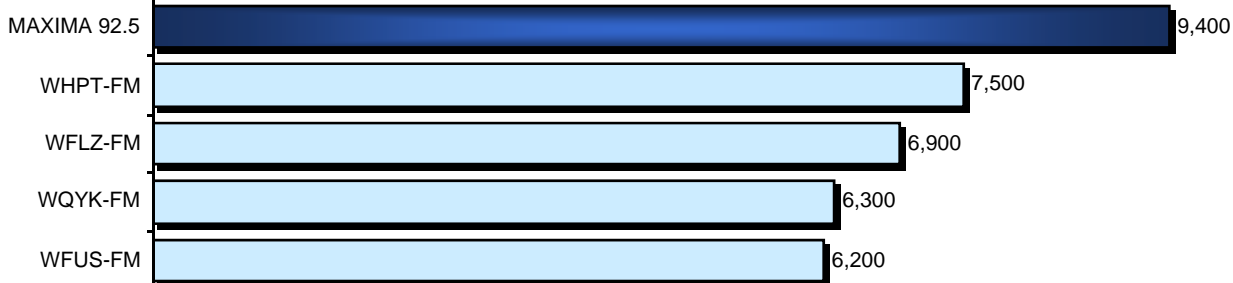

Exclusive Men 25-54