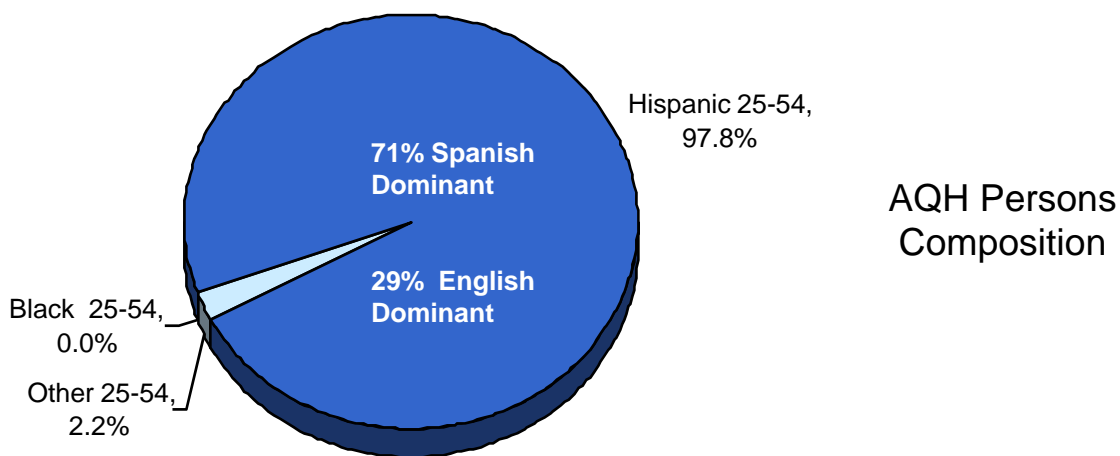

MAXIMA 92.5 Delivers A Largely Hispanic Audience

Arbitron, Tampa-St. Petersburg-Clearwater Metro, Fall 2008, Mon-Sun 6am-12mid, Adults 25-54