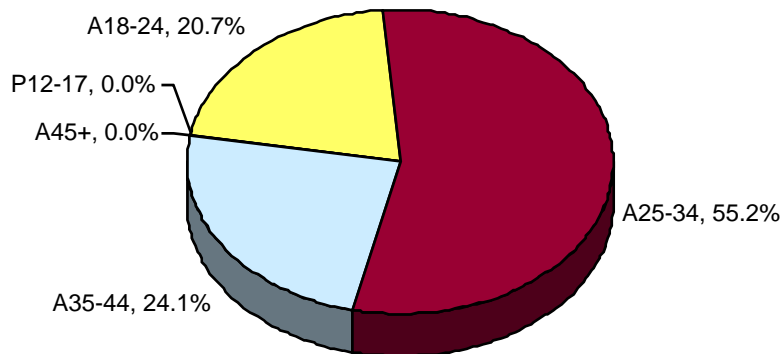

MAXIMA 92.5: Men/Women Distribution

Arbitron, Tampa-St. Petersburg-Clearwater Metro, Fall 2008, AQH Persons %

WQBN-AM Delivers Adults 55+

WQBN-AM
Persons 12+, AQH Persons %, Mon-Sun 6am-12mid, Fall 2008

WLCC-AM Delivers Adults 25-34