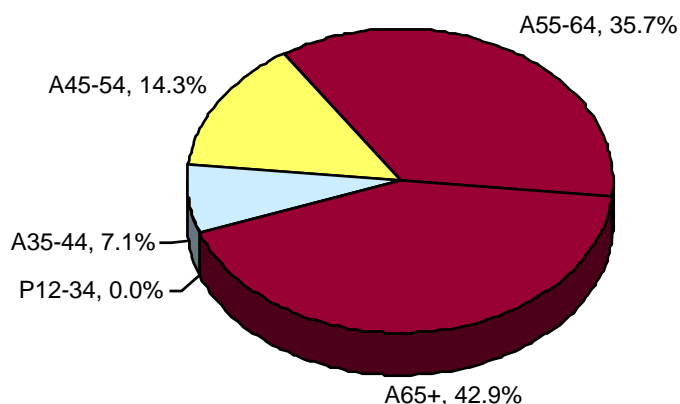

ADULTS 25-54

Fall 2008 Arbitron
9/18/08 - 12/10/08

Tampa-St. Petersburg-Clearwater

Reasons To Buy MAXIMA 92.5 For Adults 25-54

- ✓ Nearly six in ten of MAXIMA's listeners are Adults 25-54, and MAXIMA delivers a balance of men and women.
- ✓ MAXIMA 92.5 outperforms WQBN and WLCC. MAXIMA reaches nearly three times as many Adults 25-54 as WQBN and WLCC combined!
- ✓ Over the past two surveys, MAXIMA's Adult 25-54 Cume has grown by 49%, and growth has been across all major dayparts!
- ✓ Carlos Jose on MAXIMA 92.5 is among the top seven shows in the market delivering Women 25-54 in AM Drive, and is #1 delivering Hispanic Women 25-54!
- ✓ MAXIMA 92.5 delivers more loyal listeners than any other station in the market: #1 with Exclusive Adults 25-54, Exclusive Men 25-54, and Exclusive Women 25-54.
- ✓ MAXIMA 92.5 is the dominant market leader delivering Hispanic Adults 25-54, Hispanic Men 25-54, and Hispanic Women 25-54!
- ✓ Hillsborough county is important. Not only is it the largest county in the Tampa metro, but it has the largest Hispanic population... 21.3%.
- ✓ MAXIMA 92.5 does an excellent job delivering 25-54's in Hillsborough county. Over a four book average, MAXIMA is in the top six stations delivering Adults 25-54, Men 25-54, and Women 25-54 in Hillsborough county!
- ✓ You can't reach MAXIMA's Hispanic Adults 25-54 on the English stations. 80% of MAXIMA's Hispanic Adults 25-54 never tune to WWRM, 82% never tune to WFLZ, and 90% never tune to WLLD.

Arbitron, Tampa-St. Petersburg-Clearwater Metro, Fall 2008 And Latest Four Book Average

MAXIMA 92.5 Delivers Adults 25-54!
58.3% Are Adults 25-54.

Persons 12+, AQH Persons %, Mon-Sun 6am-12mid, Fall 2008

MAXIMA 92.5: Men/Women Distribution

Arbitron, Tampa-St. Petersburg-Clearwater Metro, Fall 2008, AQH Persons %

WQBN-AM Delivers Adults 55+

WQBN-AM
Persons 12+, AQH Persons %, Mon-Sun 6am-12mid, Fall 2008

WLCC-AM Delivers Adults 25-34