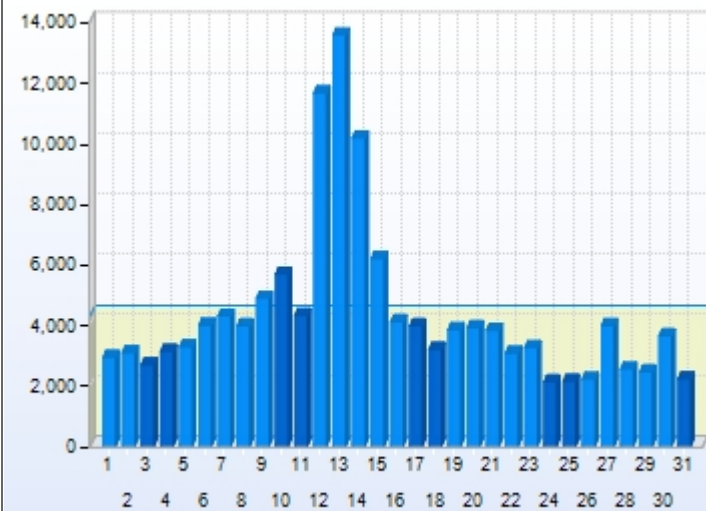

## Dashboard

Period: Last month (10/1/2009 - 10/31/2009)

### Pageviews

### Summary

Total pageviews:	133,297
Total visits:	27,380
Monthly unique visitors:	16,966
Daily unique visitors:	24,352
First time visitors:	14,485
Avg. pageviews per day:	4,300
Pageviews per visit:	4.87
Pageviews today:	1,462
Visits today:	501
Prognosis today:	2,733
Busiest day:	10/13/2009

### Sources

Source	Percentage	Total
Direct access	53.2%	14,556
Referrers	12.2%	3,342
Search engines	34.6%	9,482

Visits