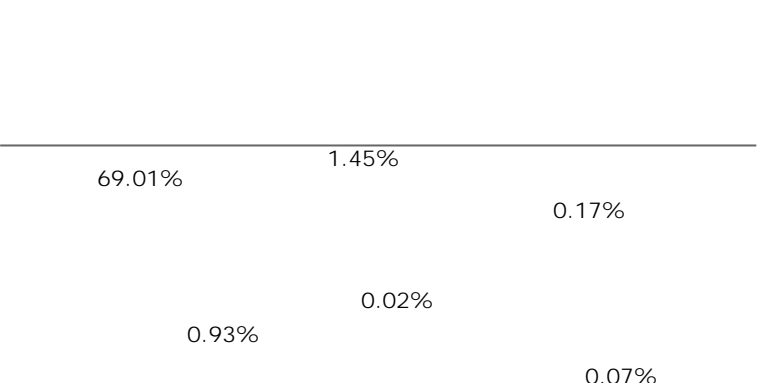

Geography

e-Commerce

There is no data available.