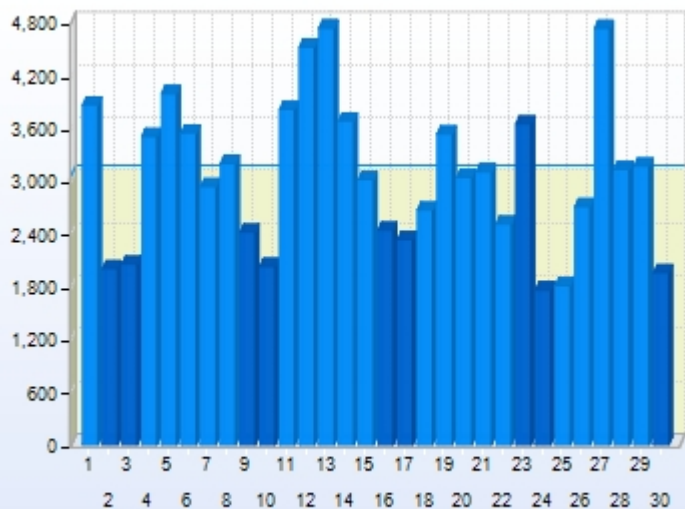

## Dashboard

Period: 1 month (5/1/2009 - 5/30/2009)

### Pageviews

### Summary

Total pageviews:	91,897
Total visits:	19,408
Monthly unique visitors:	11,217
Daily unique visitors:	17,134
First time visitors:	9,223
Avg. pageviews per day:	3,063
Pageviews per visit:	4.74
Pageviews today:	3,680
Visits today:	509
Prognosis today:	6,523
Busiest day:	4/28/2008

### Sources

Source	Percentage	Total
Direct access	61.5%	
11,928		
Referrers	12.6%	100%
2,443		
Search engines	26.0%	19,408
5,037		

Visits